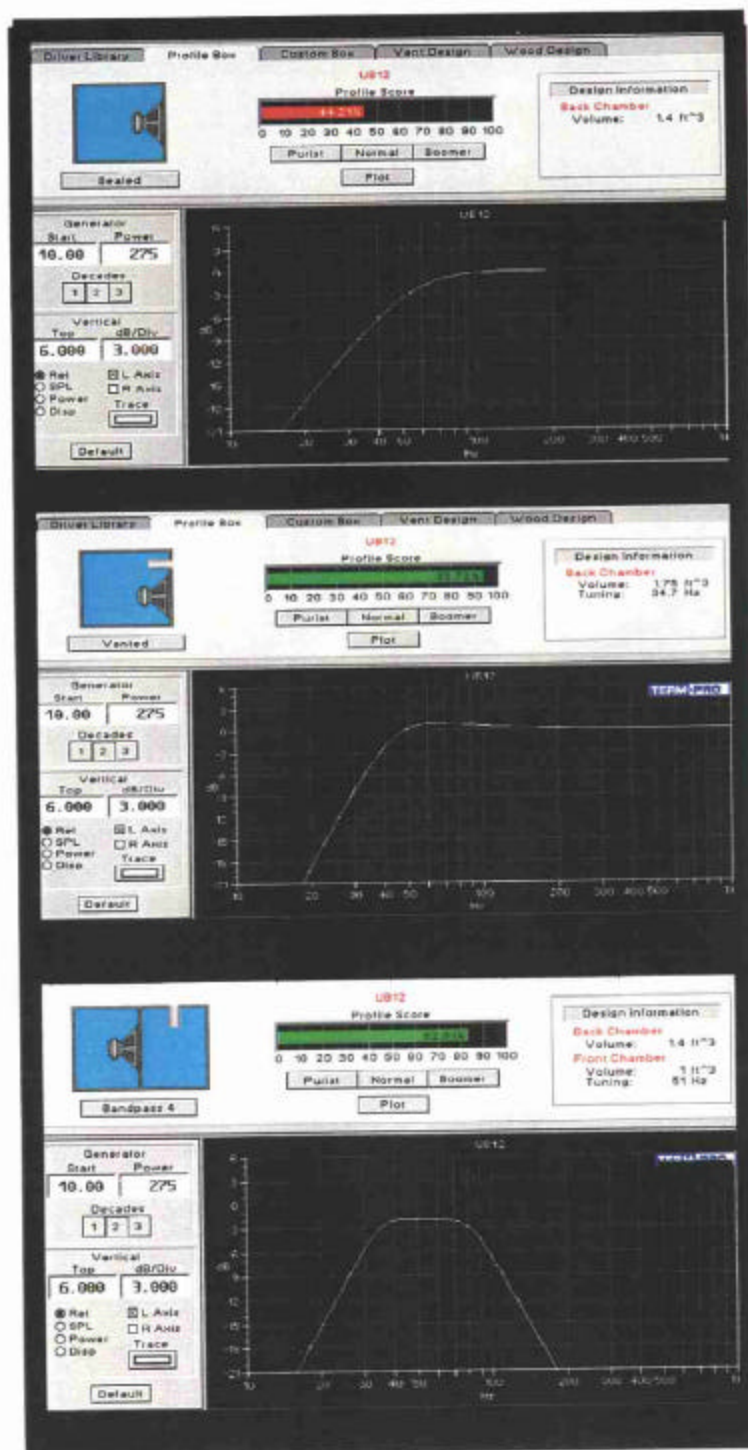

Ultimate®

UB12

Built to blast, built to last. The UB Subwoofer series has been designed to offer great looks and performance with remarkable versatility.

Average enclosures should be constructed from ¾" HDF (High Density Fiberboard) or similar material.

Model:	UB12
RMS Power:	275
Frequency Resp:	40-300
Fs:	25.56
Qts:	.34
Vas:	4.7
Xmax:	.19
SPL:	92.00

Sealed Enclosure

1.0 cu. ft. minimum
1.5 cu. ft. maximum

Vented Enclosure

1.75 cu. ft.
Single 4" by 7" Aeroport

Bandpass Enclosure

Max Flat
Front Chamber 1.0 cu. ft.
Rear Chamber 1.4 cu. ft.
Dual 3" by 7.5" Aeroport

Ultimate Sound
138 University Parkway
Pomona, CA 91768

1-888-909-9988
www.Ultimate-Sound.com