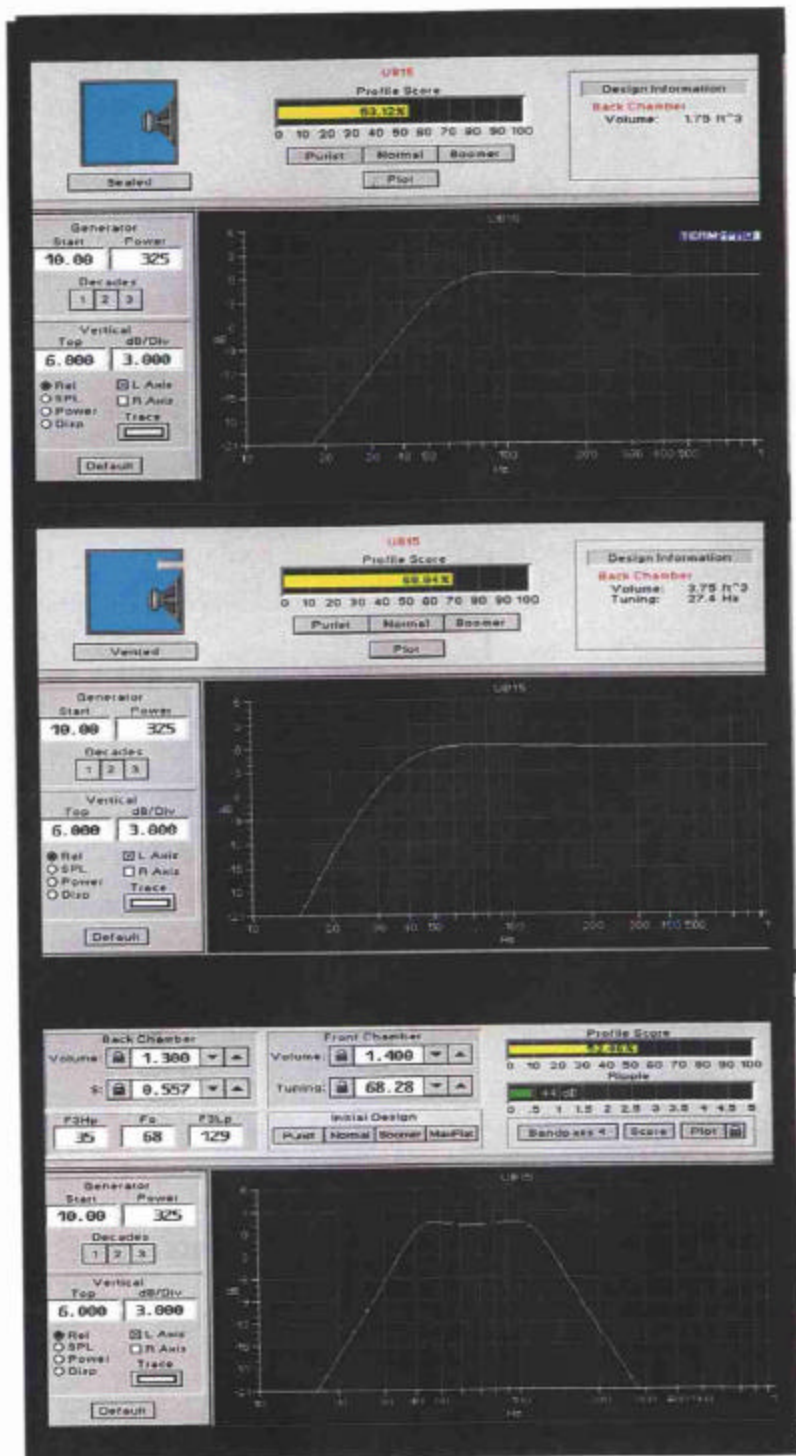

Ultimate®

UB15

Built to blast, built to last. The UB Subwoofer series has been designed to offer great looks and performance with remarkable versatility.

Average enclosures should be constructed from 3/4" HDF (High Density Fiberboard) or similar material.

Model: UB15
RMS Power: 325
Frequency Resp: 38-250
Fs: 24.62
Qts: .36
Vas: 8.7
Xmax: .38
SPL: 94.00

Sealed Enclosure

1.5 cu. ft. minimum
1.8 cu. ft. maximum

Vented Enclosure

3.75 cu. ft.
Single 5" by 12" Aeroport

Bandpass Enclosure

Max Flat
Front Chamber 1.4 cu. ft.
Rear Chamber 1.3 cu. ft.
Dual 5" by 12" Aeroport

Ultimate Sound
138 University Parkway
Pomona, CA 91768

1-888-909-9988
www.Ultimate-Sound.com