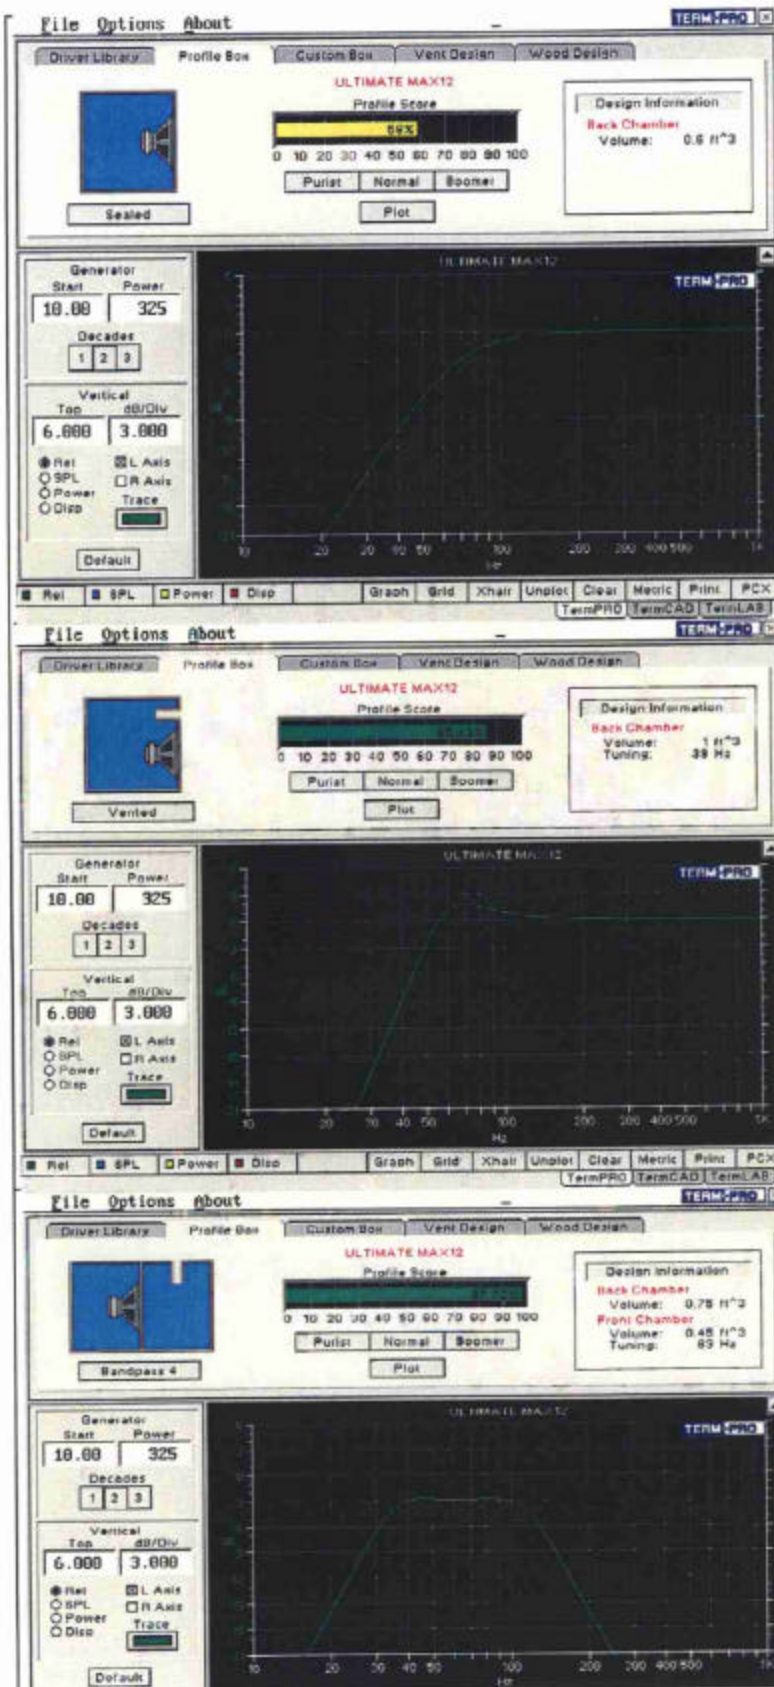

Ultimate Sound

MAX12

Built to blast, built to last. The MAX dB Subwoofer Series has been designed to offer great looks and performance.

Average enclosures should be constructed from 3/4" HDF (High Density Fiberboard) or similar material.

Model:	MAX12
RMS Power:	325W
Impedance:	Dual-2 Ohms
Frequency Resp:	35-300Hz
FS:	26.9
QTS:	.24
VAS:	4.4
Xmax:	.40
L:	90

Sealed Enclosure

.6 cu. ft. minimum
1.0 cu. ft. maximum

Vented Enclosure

.75 cu. ft. minimum
1.2 cu. ft. maximum
Single 4.5" by 9" Areoport

Bandpass Enclosure

Max flat
Front Chamber .45 cu. ft.
Rear Chamber .75 cu. ft.
(Two) 4" by 8" Areoport

Ultimate Sound, Inc
138 University Parkway
Pomona, CA 91768
U.S.A

1-909-594-2604
www.Ultimate-Sound.com