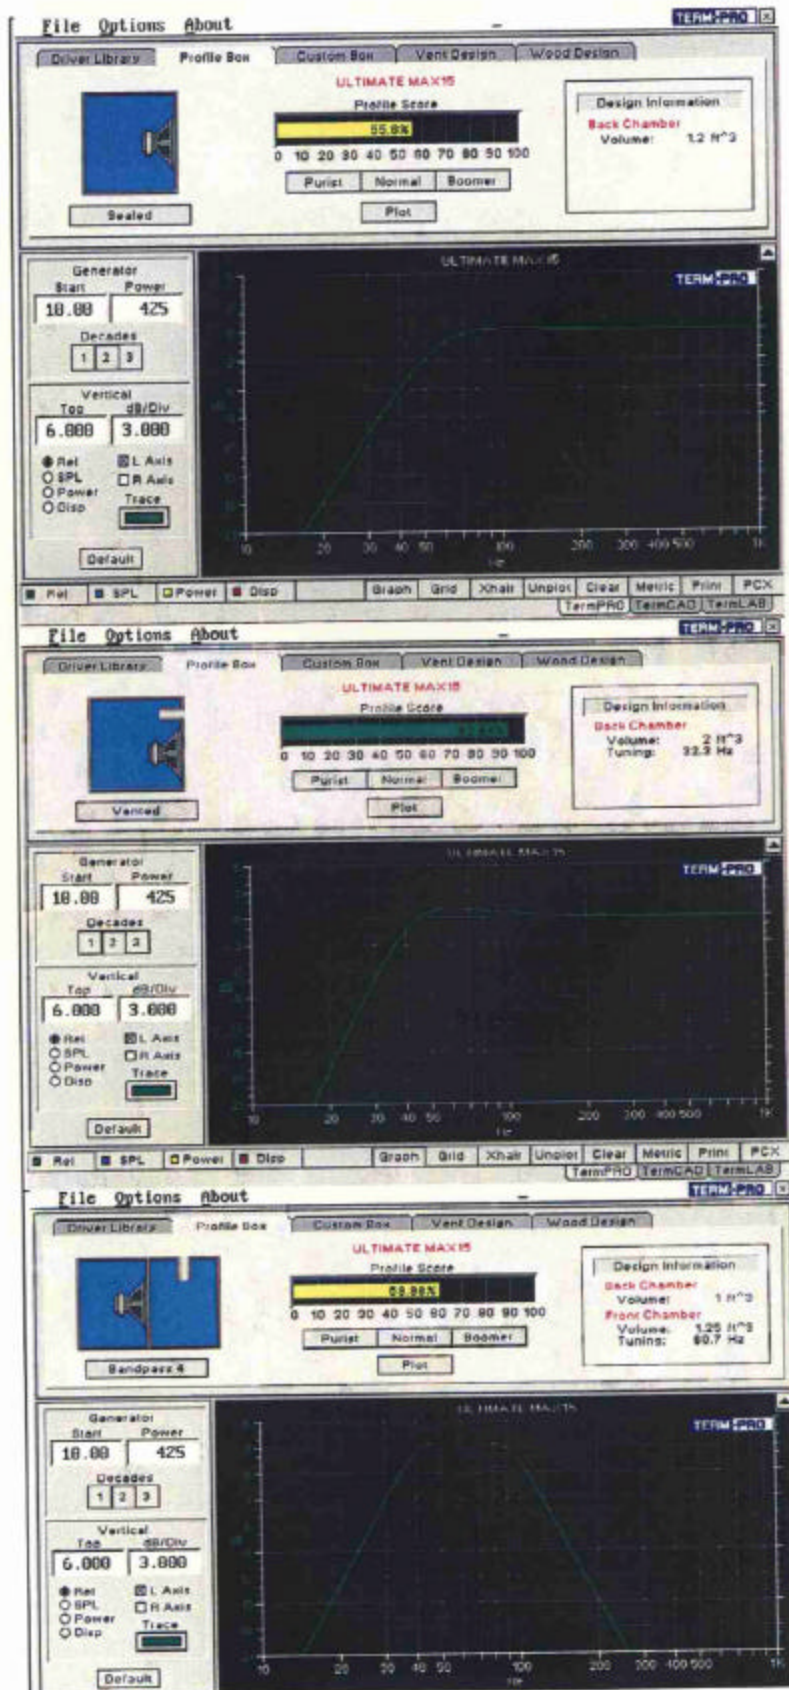

Ultimate Sound

MAX15

Built to blast, built to last. The MAX dB Subwoofer Series has been designed to offer great looks and performance

Average enclosures should be constructed from 3/4" HDF (High Density Fiberboard) or similar material.

Model:	MAX15
RMS:	425W
Impedance:	Dual-2 Ohms
Frequency Resp:	35-275Hz
FS:	23.5
QTS:	.34
VAS:	5.95
Xmax:	.42
SPL:	93

Sealed Enclosure

1.0 cu. ft. minimum
1.5 cu. ft. maximum

Vented Enclosure

1.7 cu. ft. minimum
2.0 cu. ft. maximum
(Two) 4" by 8" Areoport

Bandpass Enclosure

Max Flat
Front Chamber 1.25 cu. ft.
Rear Chamber 1.00 cu. ft.
(Two) 5" by 9.5" Areoport

Ultimate Sound, Inc
138 University Parkway
Pomona, CA 91768
U.S.A

1-909-594-2604
www.Ultimate-Sound.com